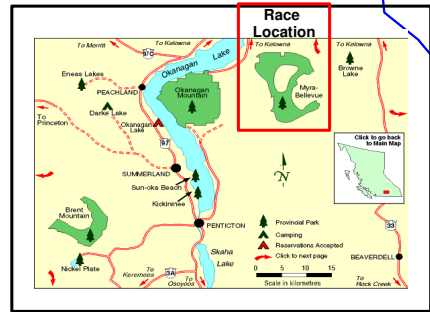

**The Scorched Sole Ultra
2009 Race Course
25 km Route**

Legend			
	Start/Finish		Creek
	Turn		Power Line
	Aid Station		Main Trail
	Washroom		Major Trail
	Marshall		Single Track
	Race Course - 1		Lake
	City Street		KVR
	Parking		Park Boundary

The race course will be marked with orange flagging tape. However, it is the responsibility of the participant to stay on course. Please take a copy of the map and text instructions with you on race day.