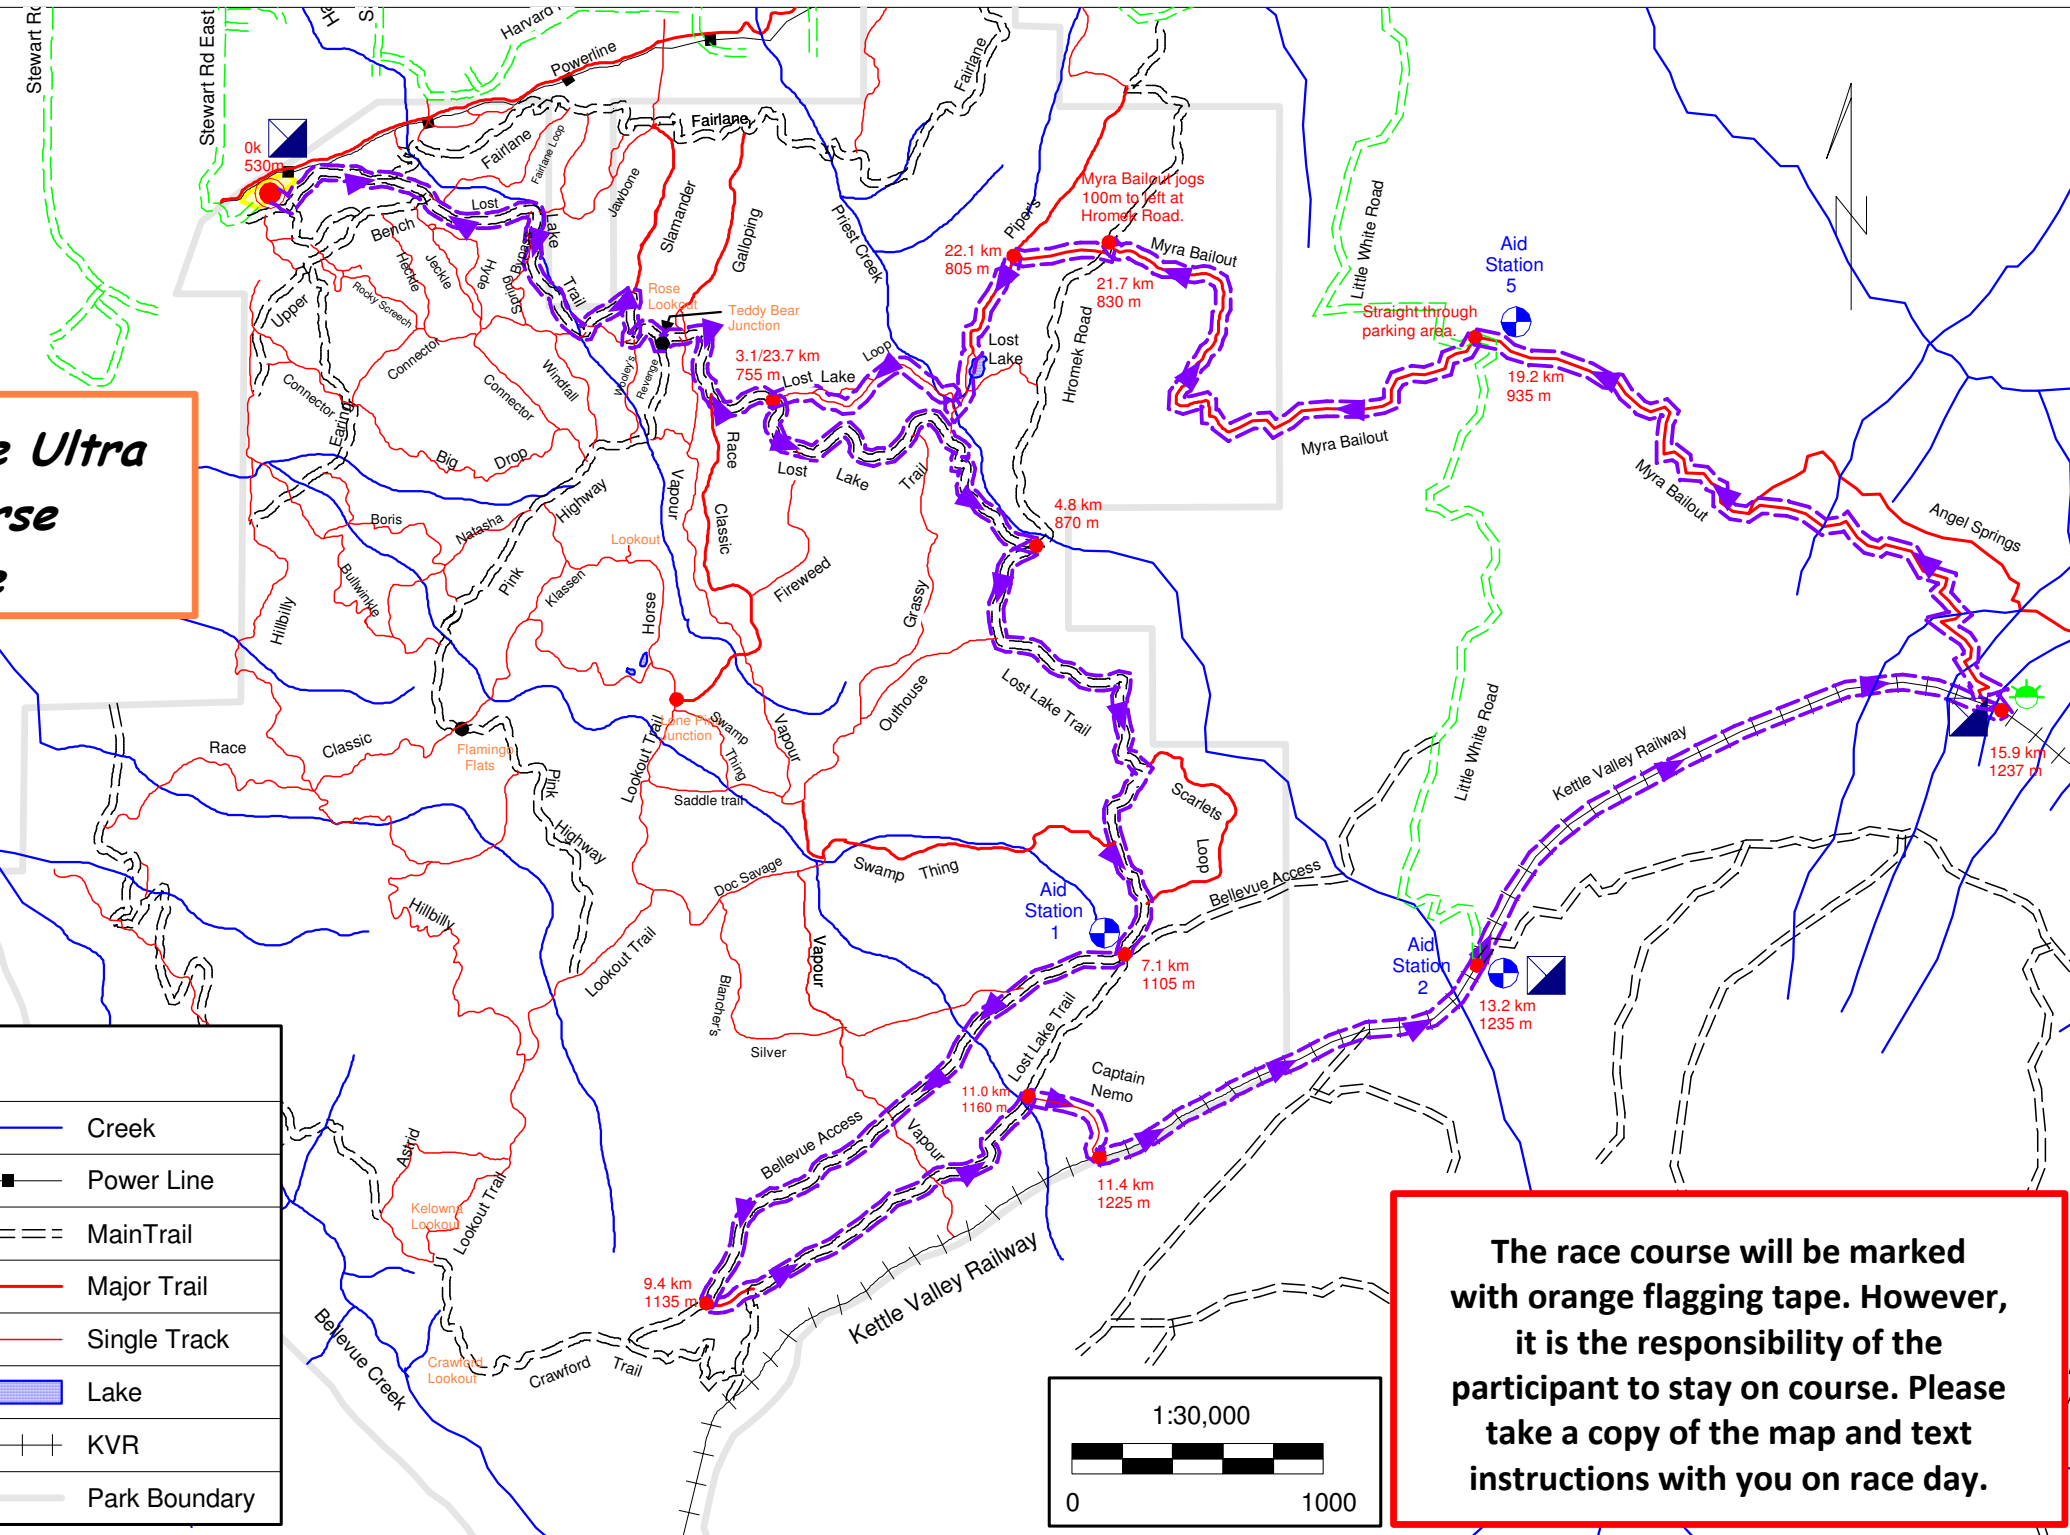

**The Scorched Sole Ultra
2009 Race Course
25 km Route**

Legend			
	Start/Finish		Creek
	Turn		Power Line
	Aid Station		Main Trail
	Washroom		Major Trail
	Marshall		Single Track
	Race Course - 1		Lake
	City Street		KVR
	Parking		Park Boundary

The race course will be marked with orange flagging tape. However, it is the responsibility of the participant to stay on course. Please take a copy of the map and text instructions with you on race day.