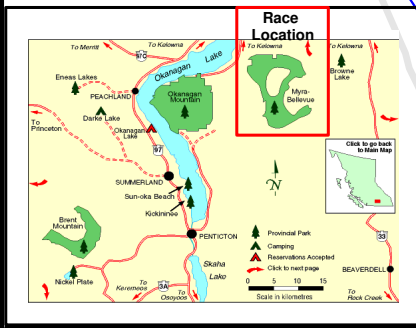

# The Scorched Sole Ultra 2009 Race Course 50/80 km Route

Legend			
	Start/Finish		Parking
	Turn		Creek
	Aid Station		Power Line
	Un-manned Stash		Main Trail
	Washroom		Major Trail
	Marshall		Single Track
	Race Course - 50k		Lake
	Race Course - 80k		KVR
	City Street		Park Boundary

**The race course will be marked with orange flagging tape. However, it is the responsibility of the participant to stay on course. Please take a copy of the map and text instructions with you on race day.**