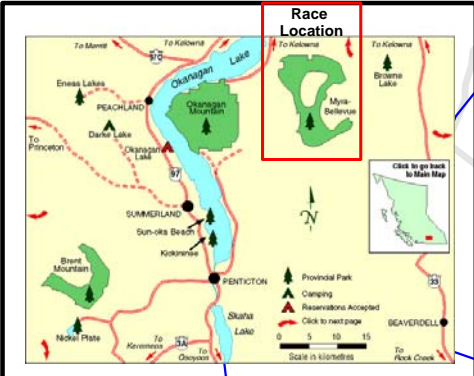

The Scorched Sole Ultra 50k Race Course - 2010

Ignite Your Passion!

Legend

	Start/Finish/Turn
	Turn
	Aid Station
	Washroom
	Marshall
	Race Course
	City Street
	Parking
	Creek
	Power Line
	Main Trail
	Major Trail
	Single Track
	Lake
	KVR
	Park Boundary

The race course will be marked with orange flagging tape. However, it is the responsibility of the participant to stay on course. Please take a copy of the map and text instructions with you on race day.

Minor Aid Station at the Summit. Smile for the camera!!

Caution: Extreme danger in fog. Cliff on east side of trail - follow ribbon.