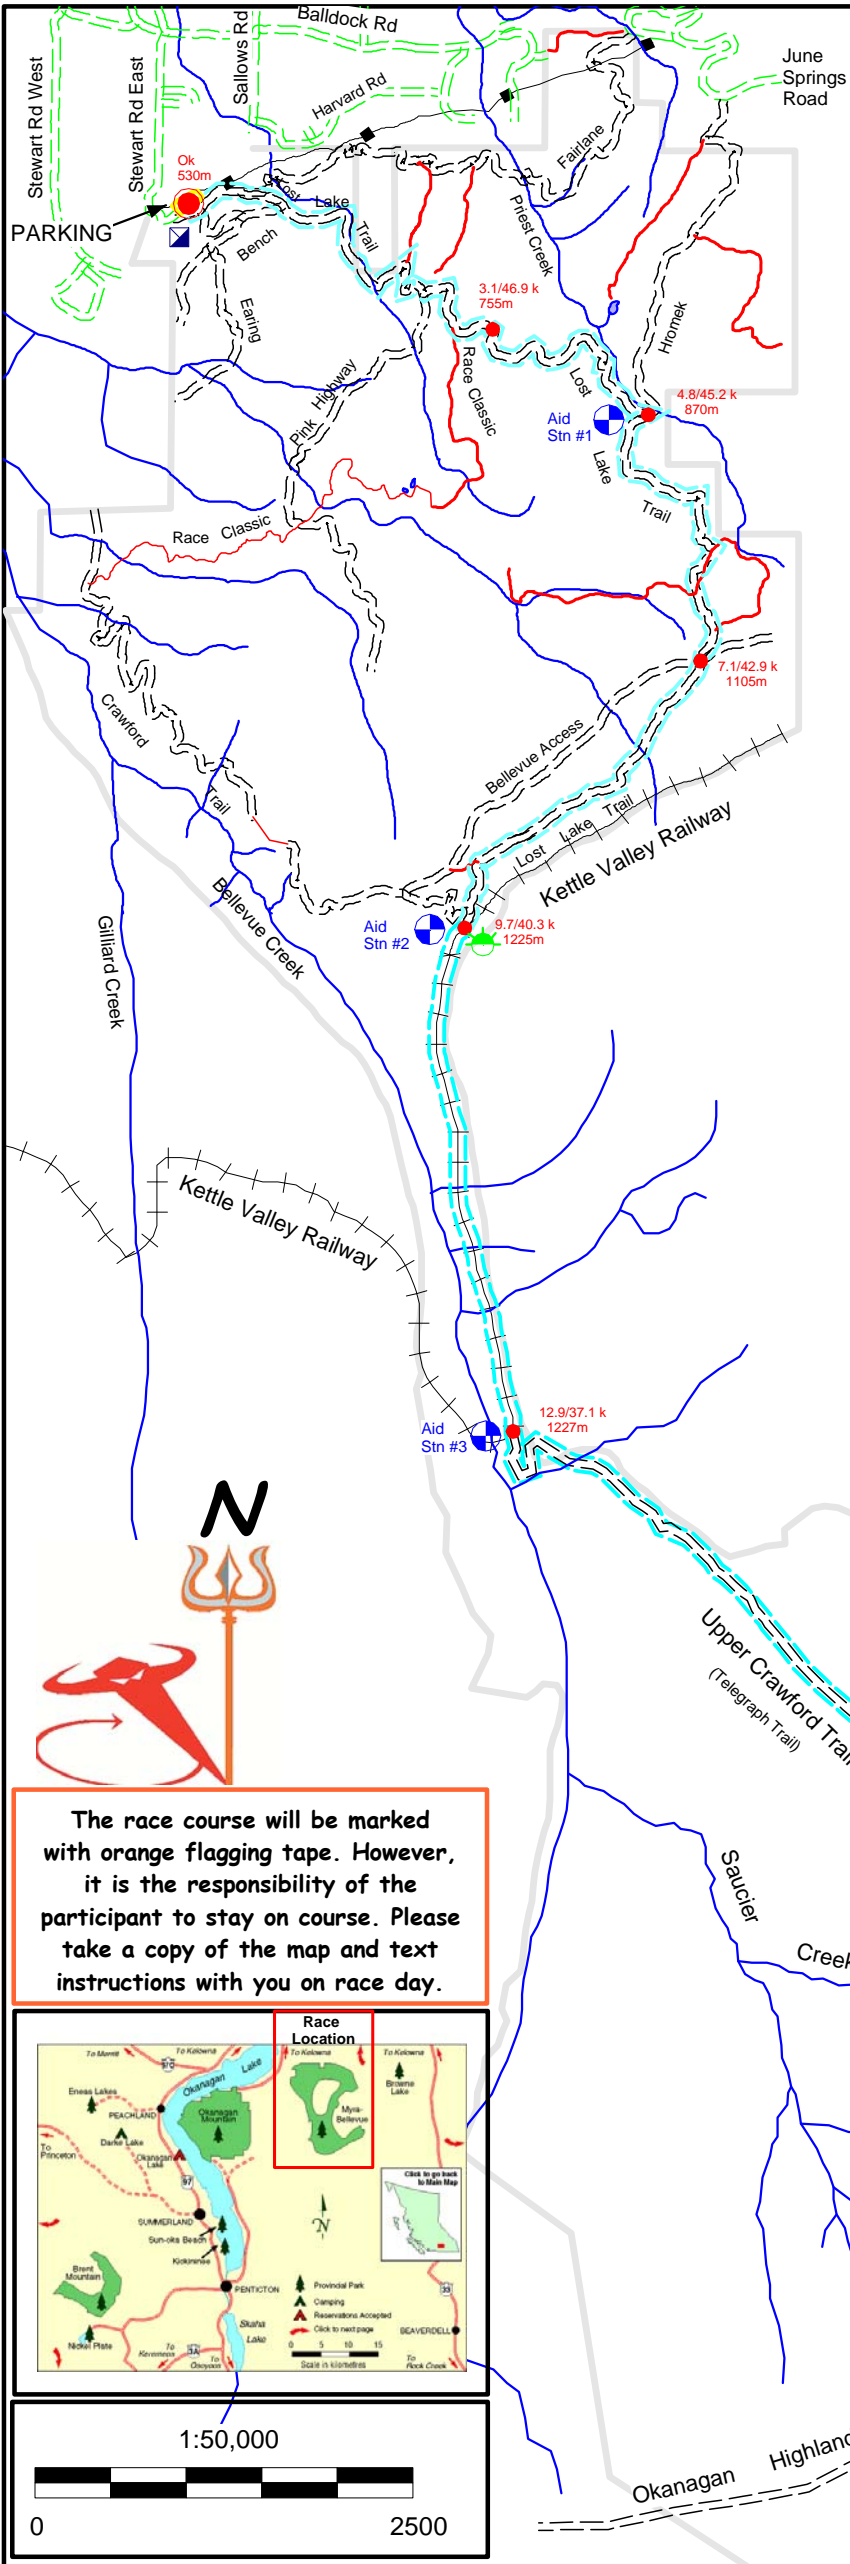

The Scorched Sole Ultra 50k Race Course - 2010

Ignite Your Passion!

Legend

	Start/Finish/Turn
	Turn
	Aid Station
	Washroom
	Marshall
	Race Course
	City Street
	Parking
	Creek
	Power Line
	Main Trail
	Major Trail
	Single Track
	Lake
	KVR
	Park Boundary

The race course will be marked with orange flagging tape. However, it is the responsibility of the participant to stay on course. Please take a copy of the map and text instructions with you on race day.

Minor Aid Station at the Summit. Smile for the camera!!

Caution: Extreme danger in fog. Cliff on east side of trail - follow ribbon.