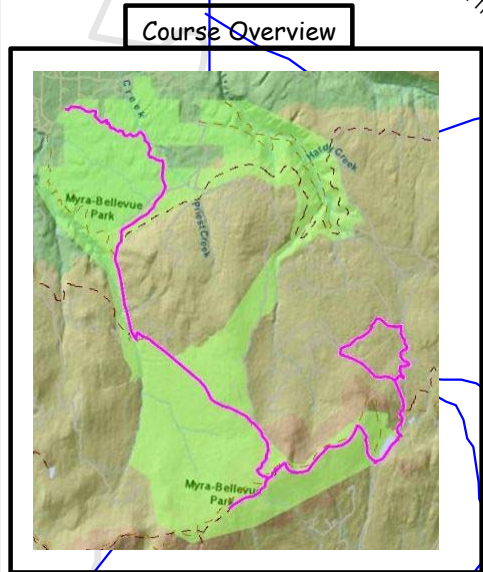

Legend

- Start/Finish/Turn
- Turn
- Aid Station
- Washroom
- Marshall
- 50K Race Course
- 80K Race Course
- City Street
- Parking
- Creek
- Power Line
- Main Trail
- Major Trail
- Single Track
- Lake
- KVR
- Park Boundary

1:40,000

Note: The 50 mile course follows the 50 kilometer course to Little White summit.

The Scorched Sole Ultra 50m Race Course - 2010

Ignite Your Passion!

The race course will be marked with orange flagging tape. However, it is the responsibility of the participant to stay on course. Please take a copy of the map and text instructions with you on race day.