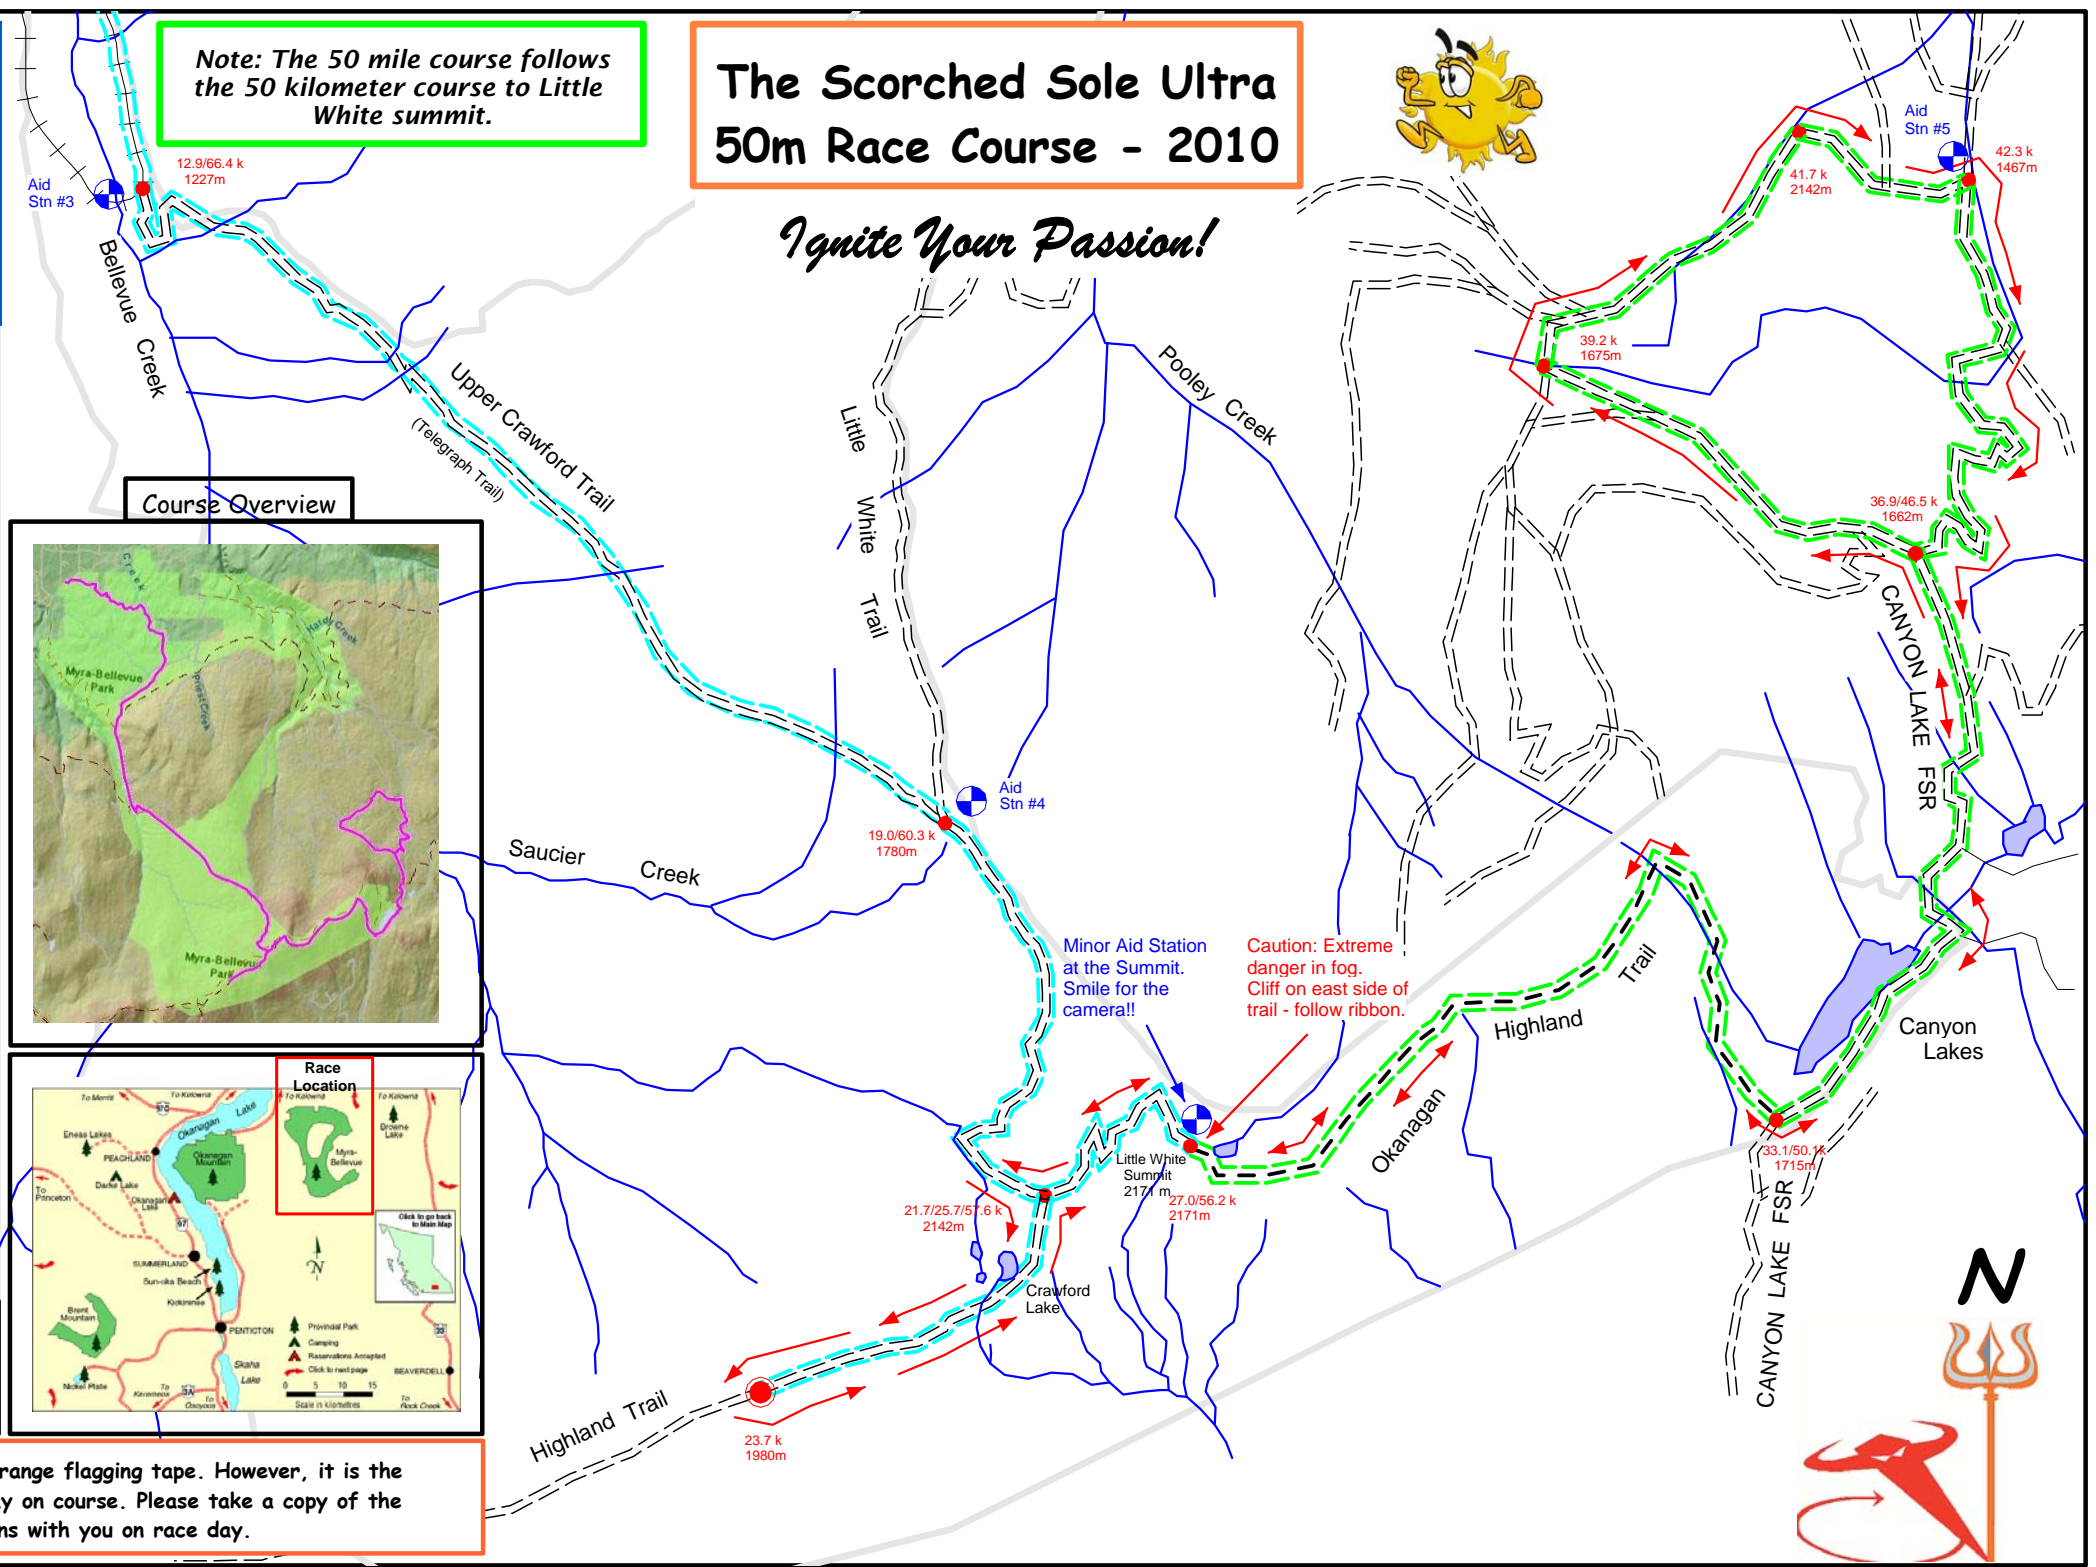

Legend

- Start/Finish/Turn
- Turn
- Aid Station
- Washroom
- Marshall
- 50K Race Course
- 80K Race Course
- City Street
- Parking
- Creek
- Power Line
- Main Trail
- Major Trail
- Single Track
- Lake
- KVR
- Park Boundary

1:40,000

Note: The 50 mile course follows the 50 kilometer course to Little White summit.

The Scorched Sole Ultra 50m Race Course - 2010

Ignite Your Passion!

The race course will be marked with orange flagging tape. However, it is the responsibility of the participant to stay on course. Please take a copy of the map and text instructions with you on race day.