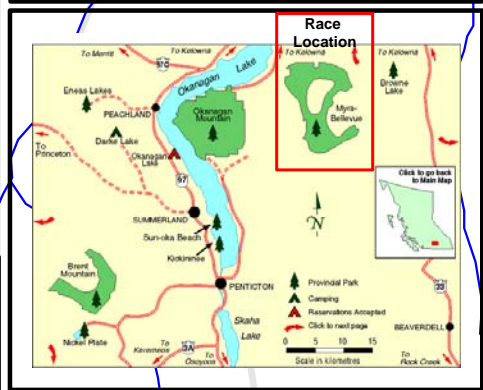

Legend

- Start/Finish/Turn
- Turn
- Aid Station
- Washroom
- Marshall
- 50K Race Course
- 80K Race Course
- City Street
- Parking
- Creek
- Power Line
- Main Trail
- Major Trail
- Single Track
- Lake
- KVR
- Park Boundary

1:40,000

Note: The 50 mile course follows the 50 kilometer course to Little White summit.

The Scorched Sole Ultra 50m Race Course - 2010

Ignite Your Passion!

The race course will be marked with orange flagging tape. However, it is the responsibility of the participant to stay on course. Please take a copy of the map and text instructions with you on race day.