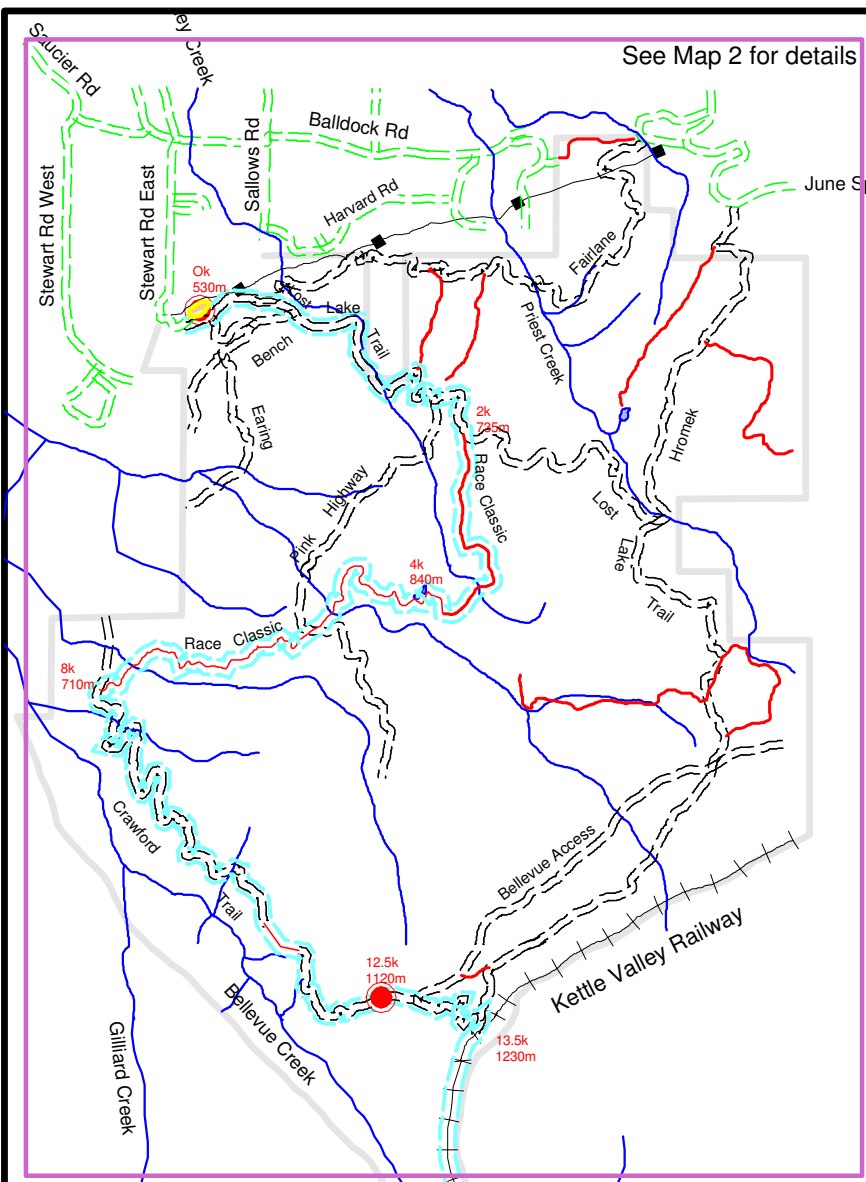

See Map 2 for details

The Scorched Sole Ultra Race Course - Map 1

Legend	
	Start/Finish/Turn
	Race Course
	City Street
	Parking
	Creek
	Power Line
	Main Trail
	Major Trail
	Single Track
	Lake
	KVR
	Park Boundary

Caution: Extreme danger in fog. Cliff on east side of trail - follow ribbon.

Little White Summit
2165 m